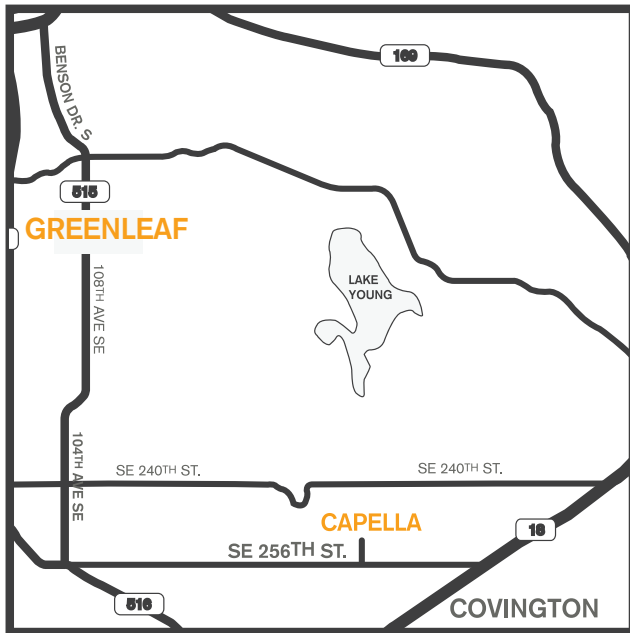

# CAPELLA

### Directions to Capella Sales Office:

On I-405 S take exit 3 for WA 515/Talbot Road S. Continue onto Benson Dr. S. (Turns into 108th Ave SE). Turn left onto SE 256th St. Keep left to stay on SE 256 St. Turn left onto 160th Ave SE.

### Directions to Greenleaf Sales Office:

On I-405 S take exit 3 for WA 515/Talbot Road S. Continue onto Benson Dr. S (Turns into 108th Ave SE). Greenleaf will be on your right.