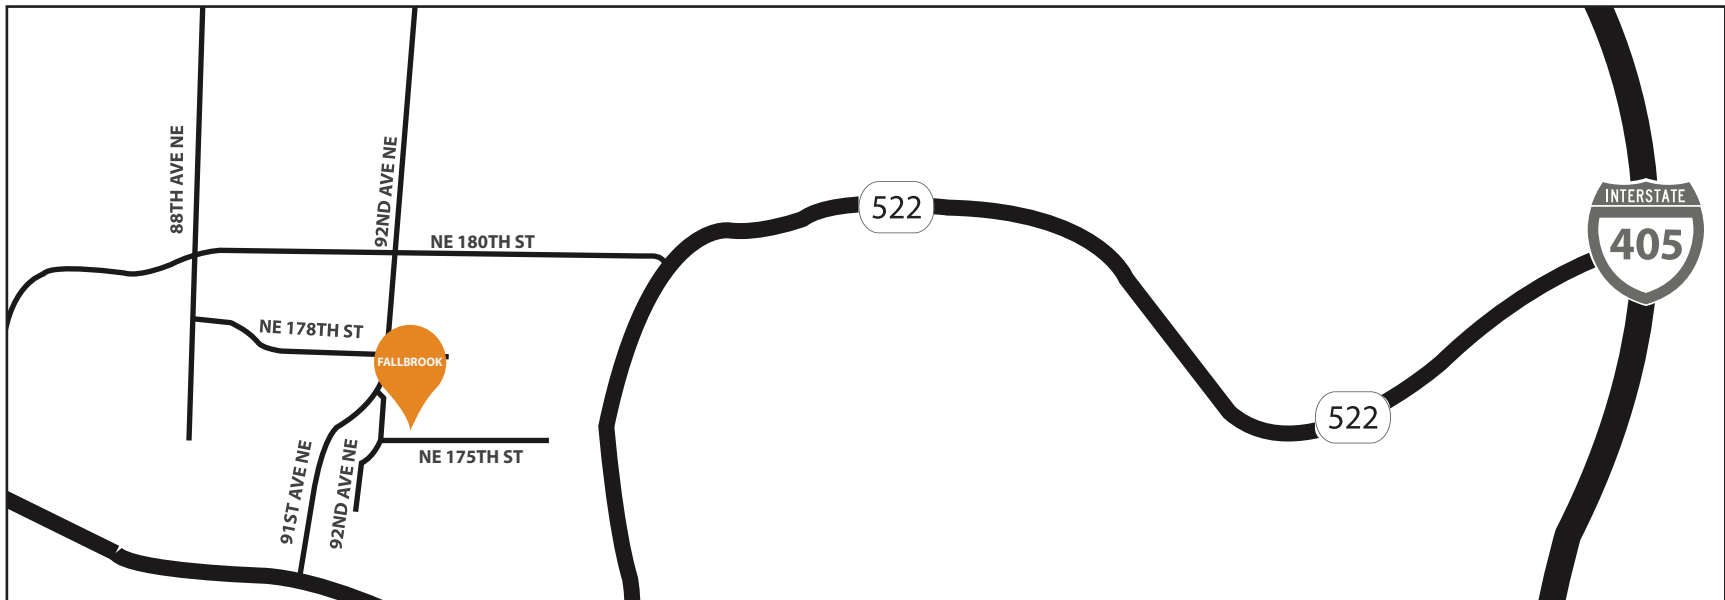

Fallbrook

ROBERT WOLVERTON

Fallbrook@connerhomes.com

425.418.3233 | 17503 92nd PL NE Bothell, WA

DIRECTIONS: Head north on I-405N. Take exit 23 to merge onto WA-522W. Turn right onto NE180th St. Turn left onto 92nd Ave NE. Fallbrook will be on the left.