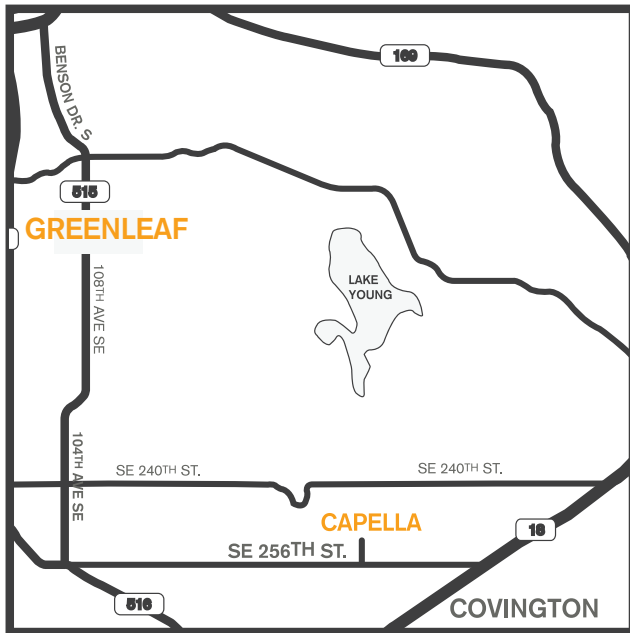

GREENLEAF

Directions to Greenleaf Sales Office:

On I-405 S take exit 3 for WA 515/Talbot Road S. Continue onto Benson Dr. S (Turns into 108th Ave SE). Greenleaf will be on your right.

Directions to Capella Sales Office:

On I-405 S take exit 3 for WA 515/Talbot Road S. Continue onto Benson Dr. S. (Turns into 108th Ave SE). Turn left onto SE 256th St. Keep left to stay on SE 256 St. Turn left onto 160th Ave SE.

10732 SE 187th PL, Renton WA 98055