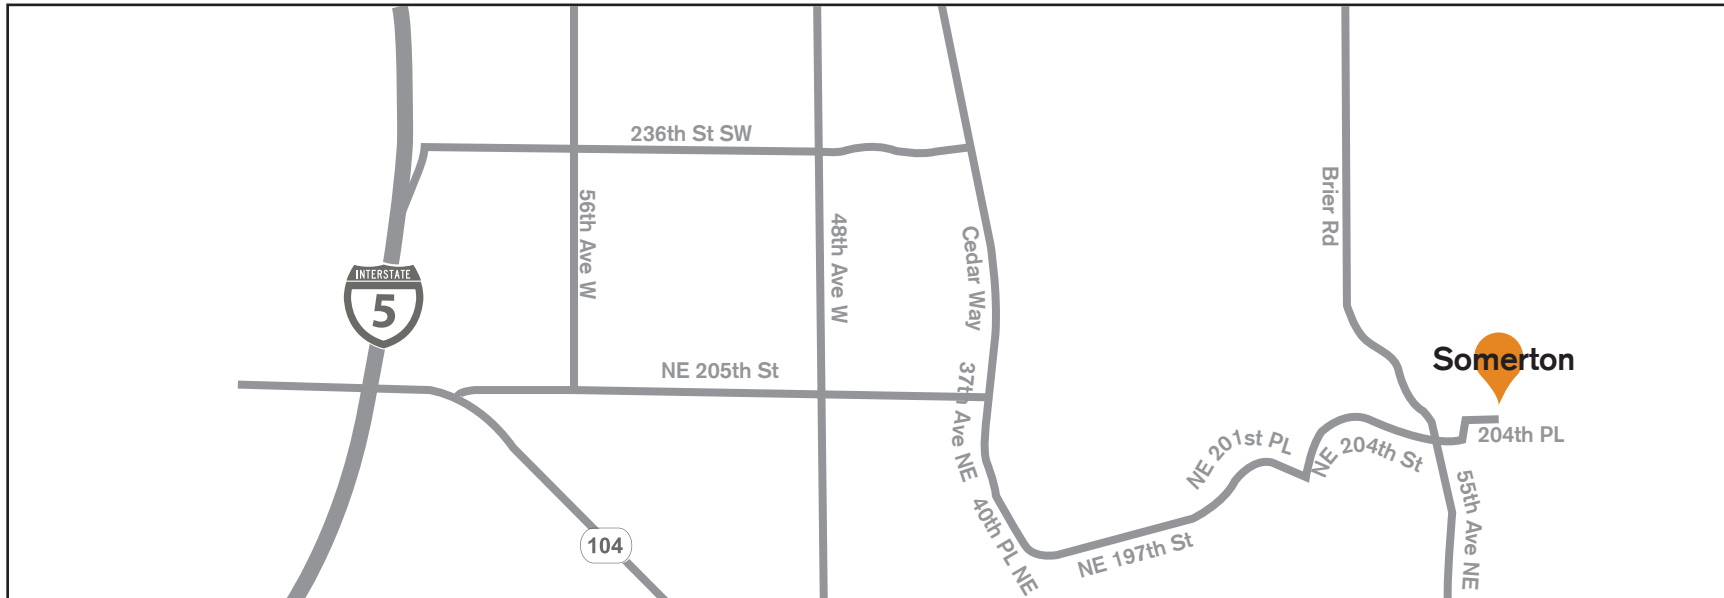

Somerton

I-5 to Somerton | 20331 58TH LN NE Kenmore, WA

Head north on I-5N. Take exit 178 for 236th St SW toward Mountlake Terrace. Turn right onto 236th St SW. Turn right onto Cedar Way. Continue onto 37th Ave NE. Turn left onto 40th Pl NE. Slight left onto NE 197th St. Continue onto NE 201st Pl. Turn left onto 47th Ave NE. Continue onto NE 204th St. Somerton will be on your right.

Somerton to Fallbrook

Turn left at the 1st cross street onto 55th Ave NE. Continue onto NE 193rd St. Turn right onto 61st Ave NE. Turn left onto WA-522/Bothell Way NE. Turn left onto 91st Ave NE. Turn right onto 92nd Ave NE. Fallbrook will be on your left.