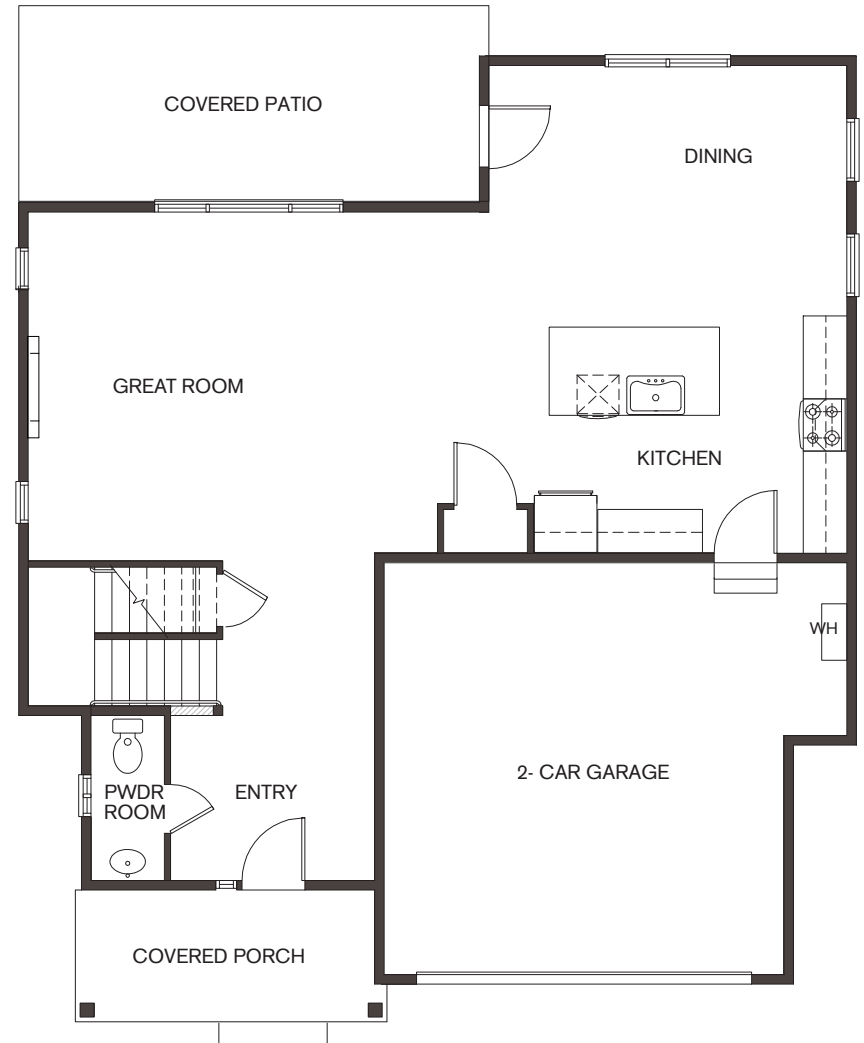

Perkins

PRAIRIE

RESIDENCE 4004

4 Bedrooms | 2.5 Bathrooms | 2-Car Garage | 2,464Sq. Ft.

Conner Homes reserves the right to make any modifications in price, materials, specifications, plans and designs without prior notice. Plans and elevations are artist's concept and not to scale. Ceiling heights, room sizes, window locations, bay windows, alcoves and dormers may change with each elevation. Square footages are estimates and are not warranted by the seller. For clarification and additional information, please consult our Sales Representative. (4004) 3.23.22

Perkins

PRAIRIE

RESIDENCE 4004

4 Bedrooms | 2.5 Bathrooms | 2-Car Garage | 2,464 Sq. Ft.

upper FLOORPLAN

main FLOORPLAN

Conner Homes reserves the right to make any modifications in price, materials, specifications, plans and designs without prior notice. Plans and elevations are artist's concept and not to scale. Ceiling heights, room sizes, window locations, bay windows, alcoves and dormers may change with each elevation. Square footages are estimates and are not warranted by the seller. For clarification and additional information, please consult our Sales Representative. (4004) 6.13.23