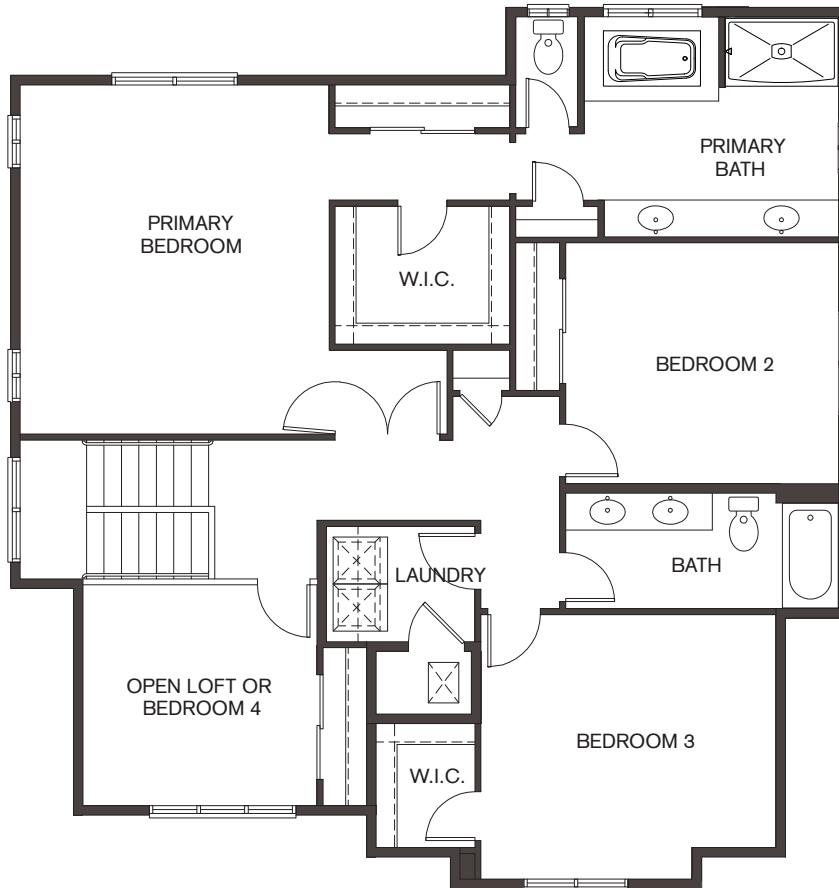

Perkins

PRAIRIE

RESIDENCE 4004

4 Bedrooms | 2.5 Bathrooms | 2-Car Garage | 2,464Sq. Ft.

Conner Homes reserves the right to make any modifications in price, materials, specifications, plans and designs without prior notice. Plans and elevations are artist's concept and not to scale. Ceiling heights, room sizes, window locations, bay windows, alcoves and dormers may change with each elevation. Square footages are estimates and are not warranted by the seller. For clarification and additional information, please consult our Sales Representative. (4004) 3.23.22

Perkins

PRAIRIE

RESIDENCE 4004

4 Bedrooms | 2.5 Bathrooms | 2-Car Garage | 2,464 Sq. Ft.

upper FLOORPLAN

main FLOORPLAN

Conner Homes reserves the right to make any modifications in price, materials, specifications, plans and designs without prior notice. Plans and elevations are artist's concept and not to scale. Ceiling heights, room sizes, window locations, bay windows, alcoves and dormers may change with each elevation. Square footages are estimates and are not warranted by the seller. For clarification and additional information, please consult our Sales Representative. (4004) 6.13.23